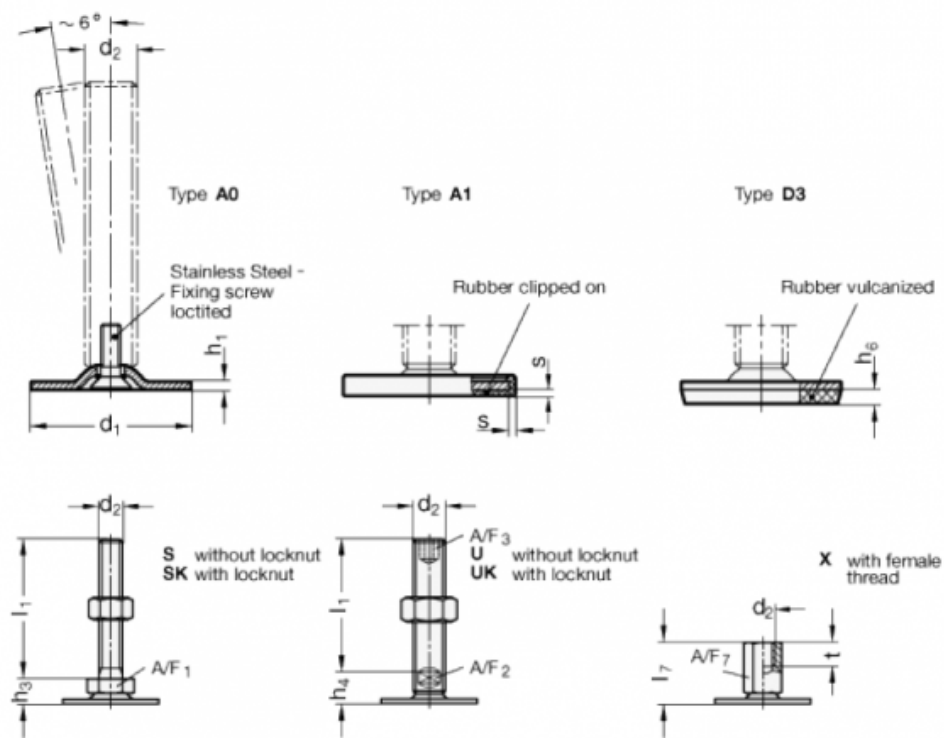

# Data Sheet

Article number: 204060M850A3S

Description: E+G levelling foot  
GN 40-60-M8-50-A3-S

Note: S Without nut, External hexagon at the bottom

## Measures

A/F1	= 17
d1	= 60
d2	= M8
h1	= 2.5
h3	= 11
h6	= 4.5
l1	= 50
s	=